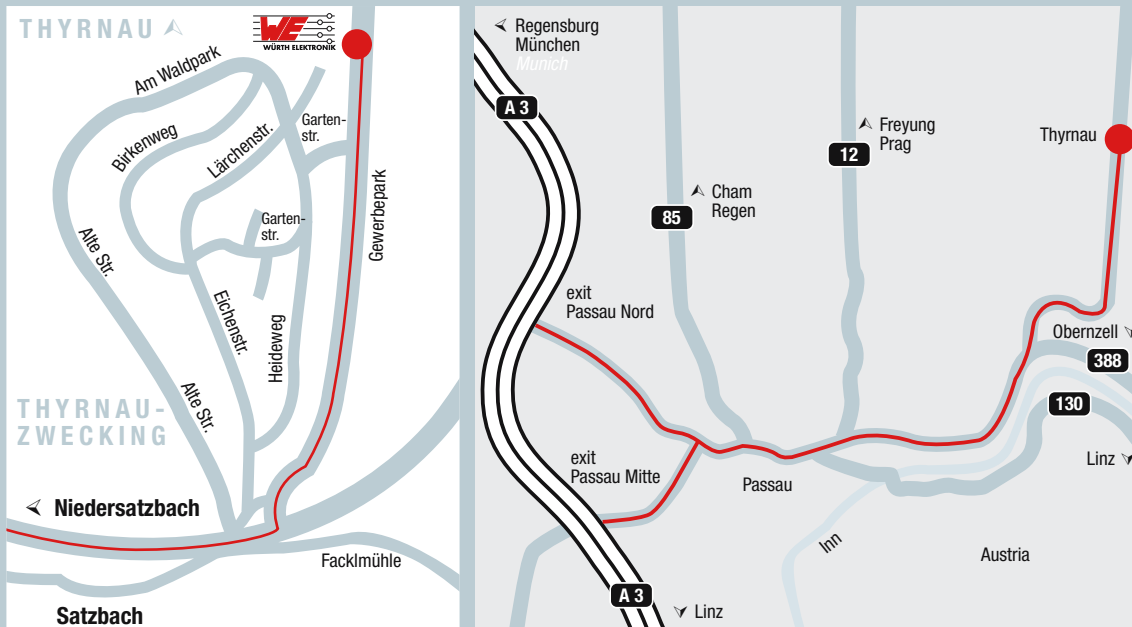

How to find us

Rough overview

Detailed view

Directions

A3 motorway, leave the motorway at PASSAU-NORD (exit no.115), follow the signs for HAUZENBERG-WEGSCHEID. In Passau, do not cross the bridge ("Donaubrücke"), but keep to the left and continue to follow the signs for HAUZENBERG-WEGSCHEID.

After you drive through a short tunnel (towards "Hängebrücke"), turn right (B388 towards OBERNZELL-WEGSCHEID). Continue along the banks of the river for approx. 5 km, past the factory "Zahnradfabrik ZF". At the next major junction, turn left towards THYRNAU-HAUZENBERG. After about 3 km, turn left towards THYRNAU. After about 1 km, you will see WE iBE on the left.